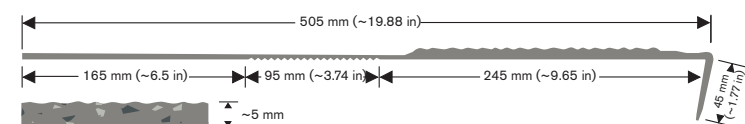

QuickShip Product Details

norament grano stairtreads

5303 FRANKINCENSE

5304 BLACK PEPPER

norament grano stairtreads

Art. 479 - width 1285 mm (~50.59 in)

QuickShip Product Details (continued)

norament round stairtreads