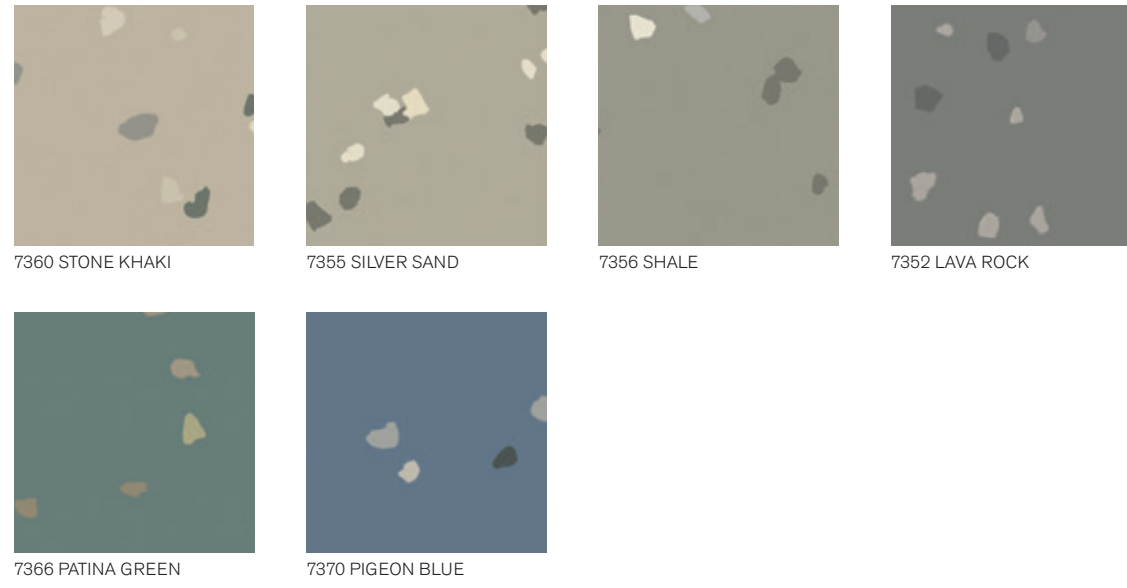

QuickShip Product Details

noraplan convia
6
Art. 270F
610 mm x 610 mm (~24.015 in x 24.015 in)

~2 mm