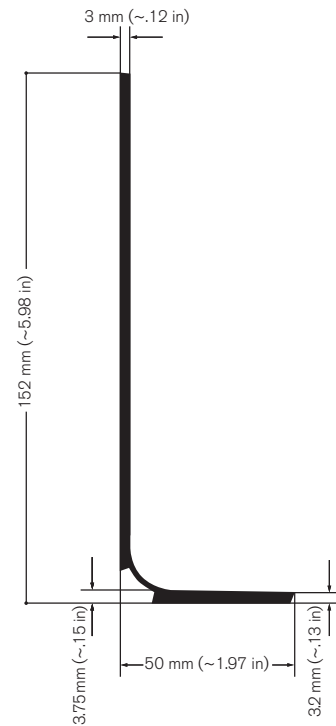

nora® sanitary base

Made to match the respective floor coverings, our rubber sanitary cove base is easy to clean and suitable for areas with stringent hygienic requirements. It is impact and shock resistant, does not contain phthalate plasticizers and retains its functional reliability for many years.

S 3019 D
For floor covering thickness from 3 to 3.5 mm (~.12 in to .14 in)